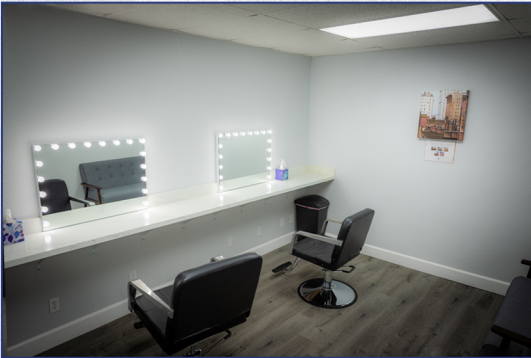

Stage Specs:

- ❖ U-Shaped Cyc (29' x 56' x 29')
 - ❖ 17' to the Grid
-

◇ Grip & Lighting Equipment On-Site ◇

G&J GRIP
GRIP • LIGHTING • STAGE

G&J GRIP

STAGE • LIGHTING • RENTALS

Stage is Open!

10,000 sq. ft. Studio
12' x 12' Elephant Door
29' x 56' x 29' U-Shaped Cyc
17' to the Grid
1200 Amps of Power
8.5 Ton AC

SPACE FOR ALL YOUR PRODUCTION NEEDS

Newly Renovated • On-Site Parking • Hair, Makeup, Wardrobe, and Green Rooms • Kitchen/Craft Services

Day Rate: \$3,750
Prep + Strike: \$2,750
OT: \$375/hour

*Rates based on 13-hour day