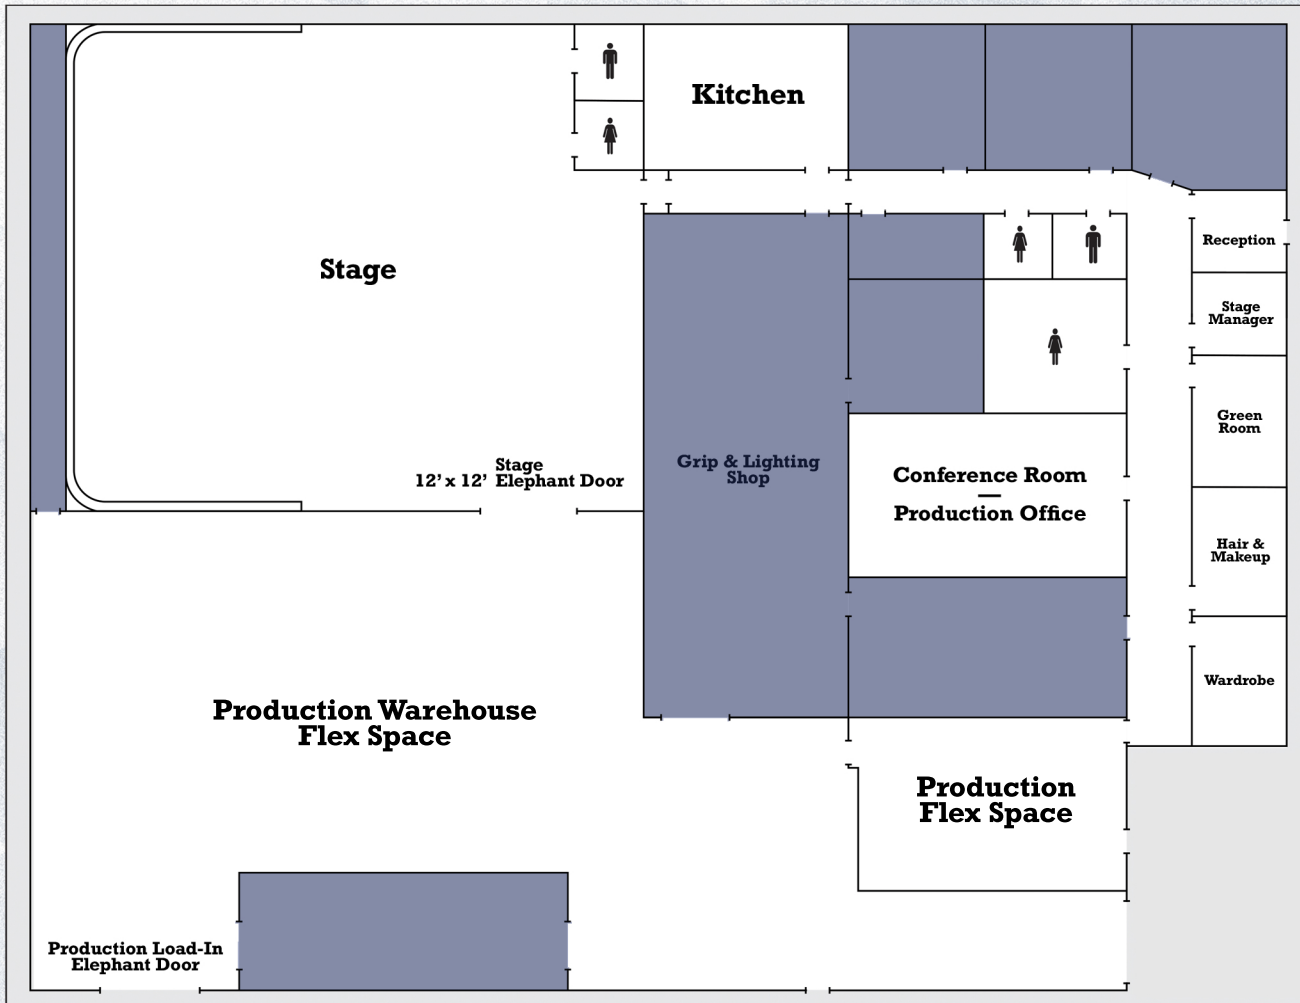

Stage Specs:

- ❖ U-Shaped Cyc (29' x 56' x 29')
 - ❖ 17' to the Grid
-

◇ Grip & Lighting Equipment On-Site ◇

G&J GRIP
GRIP • LIGHTING • STAGE

G&J GRIP

STAGE • LIGHTING • RENTALS

Stage is Open!

10,000 sq. ft. Studio
12' x 12' Elephant Door
29' x 56' x 29' U-Shaped Cyc
17' to the Grid
1200 Amps of Power
8.5 Ton AC

SPACE FOR ALL YOUR PRODUCTION NEEDS

Newly Renovated • On-Site Parking • Hair, Makeup, Wardrobe, and Green Rooms • Kitchen/Craft Services

Day Rate: \$3,750
Prep + Strike: \$2,750
OT: \$375/hour

*Rates based on 13-hour day

STAGE RATE INCLUDES:

- Basic Grip Package
 - Scissor Lift
 - 2,700 Square Feet of Support Space:
 - Conference & Production Room
 - Makeup Room
 - Wardrobe Room
 - Green Room
 - Kitchen/Craft Service Room
 - Warehouse Flex Space
 - High Speed Internet
 - 21 Dedicated On-Site Parking Spaces
 - Stage Manager
 - Weekly 3-Yard Dumpster
- *Cleaning/Repainting/Additional Trash fees may apply