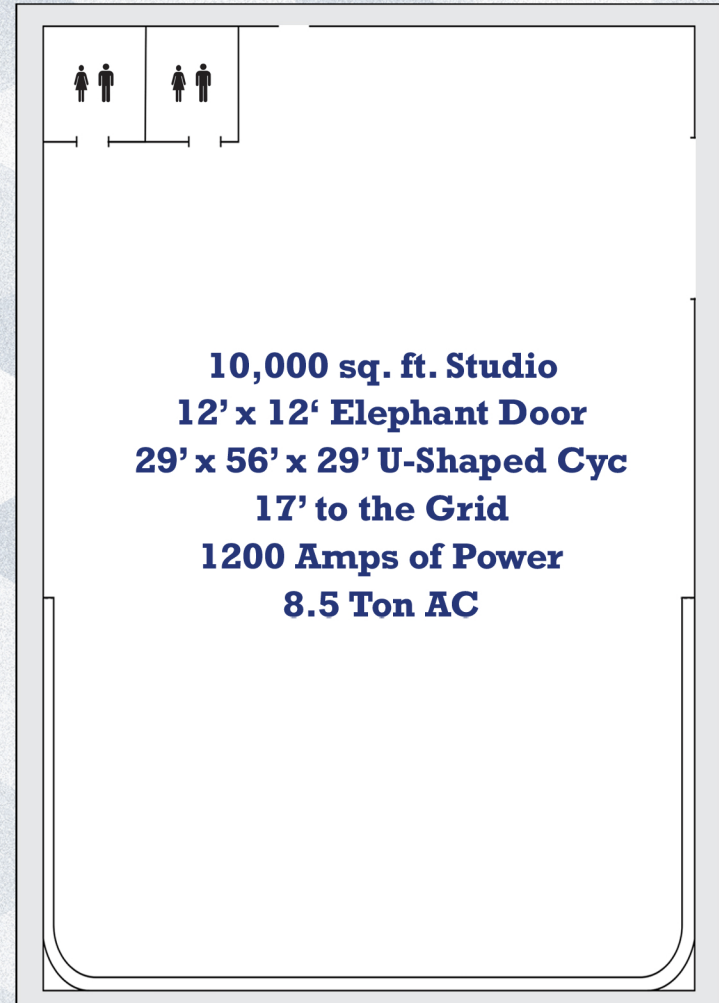

Stage Specs:

- ❖ U-Shaped Cyc (29' x 56' x 29')
 - ❖ 17' to the Grid
-

◇ Grip & Lighting Equipment On-Site ◇

G&J GRIP
GRIP • LIGHTING • STAGE

G&J GRIP

STAGE • LIGHTING • RENTALS

Stage is Open!

10,000 sq. ft. Studio
12' x 12' Elephant Door
29' x 56' x 29' U-Shaped Cyc
17' to the Grid
1200 Amps of Power
8.5 Ton AC